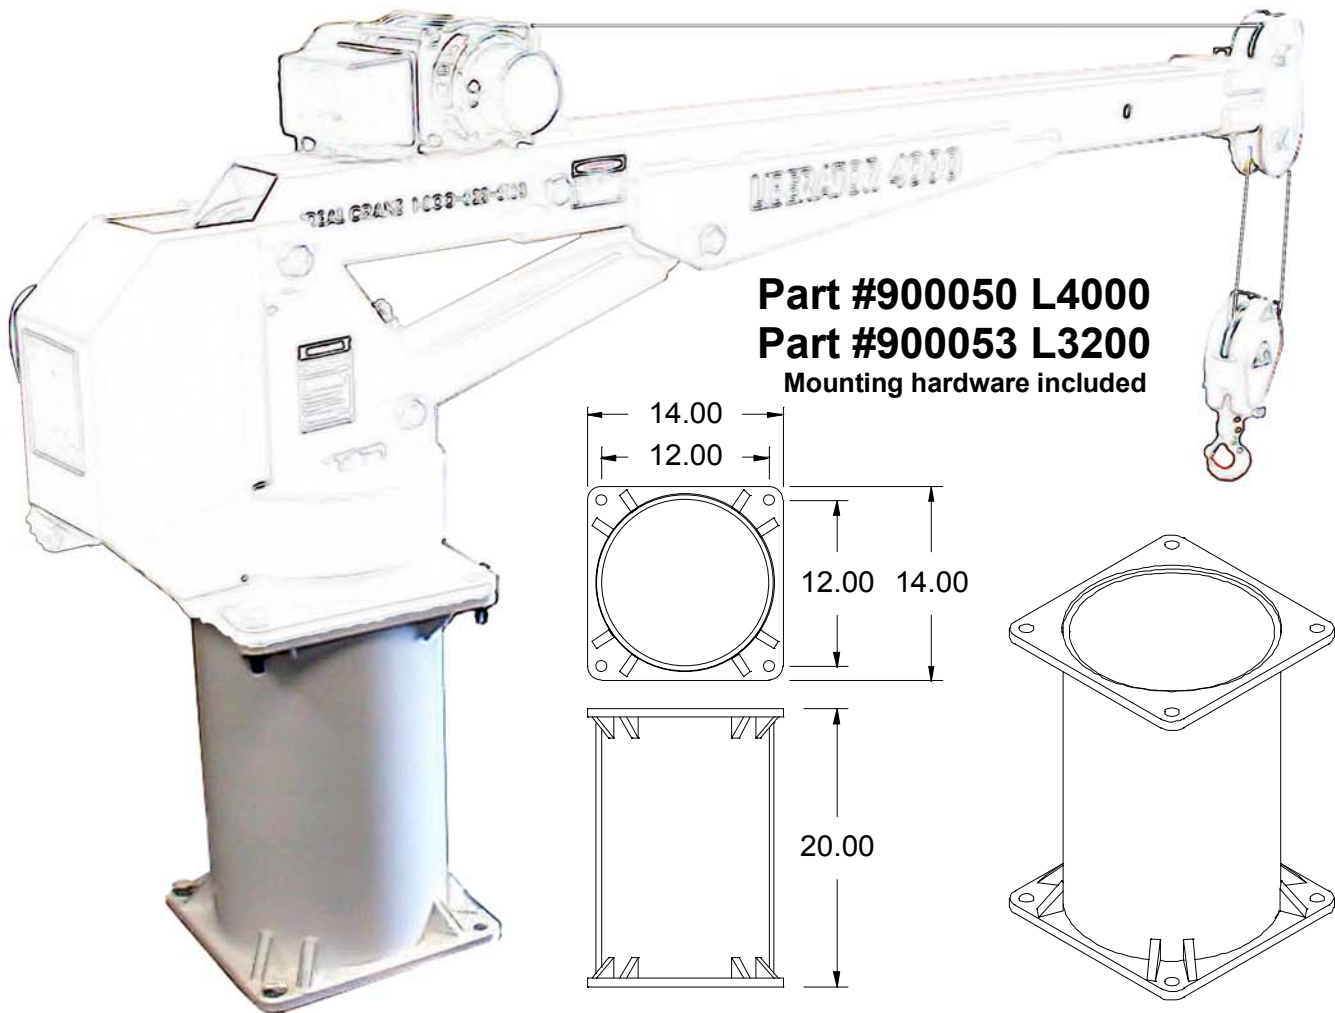

Ideal Crane Pedestal

**Liberator
3200 & 4000**

Raise your crane's working height by 20" to facilitate handling bulky loads on platform bodies.

Part #900050 L4000
Part #900053 L3200
Mounting hardware included