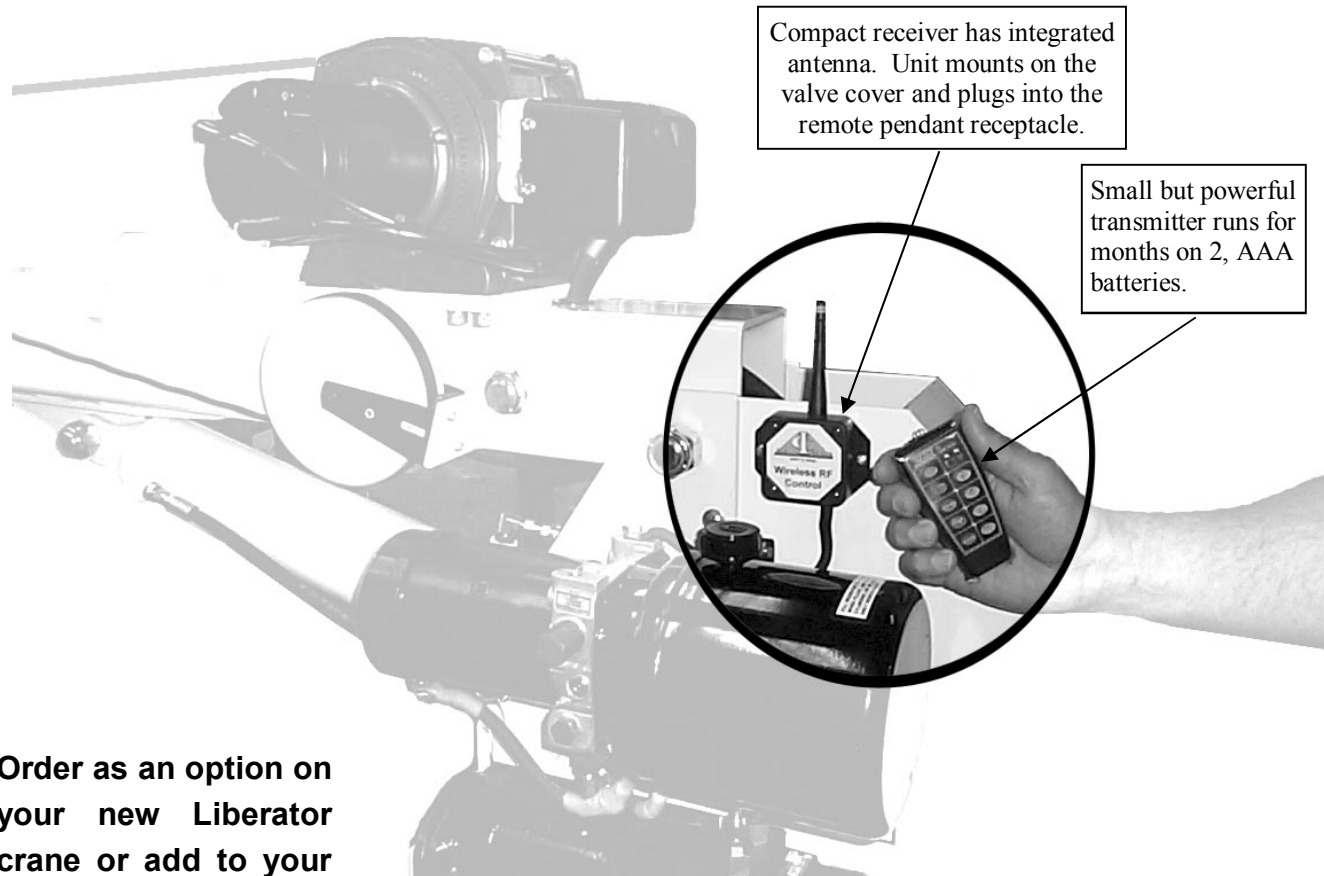

LIBERATOR *Wireless*

Remote Control

Compact receiver has integrated antenna. Unit mounts on the valve cover and plugs into the remote pendant receptacle.

Small but powerful transmitter runs for months on 2, AAA batteries.

Order as an option on your new Liberator crane or add to your existing Liberator!

Now you can have the freedom of a reliable wireless Remote Control at an affordable price! This system proves that great things come in small packages. The small ergonomic transmitter can be operated with one hand leaving the other hand free. It is small enough to put in your shirt pocket, to hang around your neck on the supplied lanyard or hang on your belt using the integral belt clip!